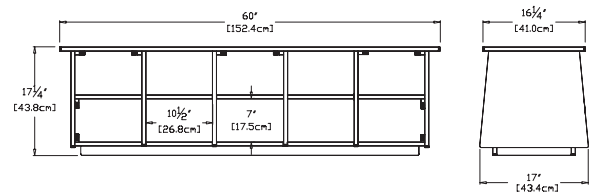

dimensions:
width: 46.5" (118.1cm)
depth: 17" (43.4cm)
height: 17.25" (43.8cm)

weight:
69 lbs (31.3kg)

shipping dimensions: 18" x 18" x 48"
shipping weight: 77 lbs (34.9kg)

cubby 60

SKU

standard:
SG-CB60-(color code)

+ boot holes:
SG-CB60-B-(color code)

dimensions:
width: 60" (152.4cm)
depth: 17" (43.4cm)
height: 17.25" (43.8cm)

weight:
82 lbs (37.2kg)

shipping dimensions: Pallet

cubby 72

SKU

standard:
SG-CB72-(color code)

+ boot holes:
SG-CB72-B-(color code)

dimensions:
width: 72" (182.9cm)
depth: 17" (43.4cm)
height: 17.75" (45.0cm)

weight:
119 lbs (54.0kg)

shipping dimensions: Pallet