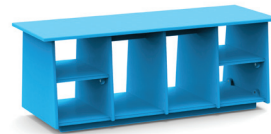

cubby 46

**cubby 46
+ boot holes**

cubby 60

**cubby 60
+ boot holes**

cubby 72

**cubby 72
+ boot holes**

charcoal: color code CG

black: color code BL

cloud: color code CW

leaf: color code LG

chocolate: color code CB

apple: color code AR

sunset: color code OR

sky: color code SB

sand: color code SD

**product details
& size comparisons:**
see backside →

collection:
storage
material:
100% recycled
HDPE

shipped fully assembled

evergreen: color code EG

navy blue: color code NB

cubby 46

SKU

standard:
SG-CB46-(color code)

+ boot holes:
SG-CB46-B-(color code)

dimensions:
width: 46.5" (118.1cm)
depth: 17" (43.4cm)
height: 17.25" (43.8cm)

weight:
69 lbs (31.3kg)

shipping dimensions: 18" x 18" x 48"
shipping weight: 77 lbs (34.9kg)

cubby 60

SKU

standard:
SG-CB60-(color code)