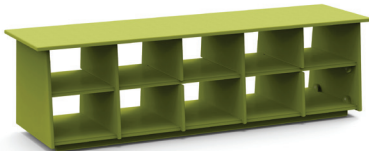

cloud: color code CW

leaf: color code LG

chocolate: color code CB

apple: color code AR

sunset: color code OR

sky: color code SB

sand: color code SD

**product details
& size comparisons:**
see backside →

collection:
storage
material:
100% recycled
HDPE

shipped fully assembled

evergreen: color code EG

navy blue: color code NB

cubby 46

SKU

standard:
SG-CB46-(color code)

+ boot holes:
SG-CB46-B-(color code)

dimensions:
width: 46.5" (118.1cm)
depth: 17" (43.4cm)
height: 17.25" (43.8cm)

weight:
69 lbs (31.3kg)

shipping dimensions: 18" x 18" x 48"
shipping weight: 77 lbs (34.9kg)

cubby 60

SKU

standard:
SG-CB60-(color code)

+ boot holes:
SG-CB60-B-(color code)

dimensions:
width: 60" (152.4cm)
depth: 17" (43.4cm)
height: 17.25" (43.8cm)

weight:
82 lbs (37.2kg)

shipping dimensions: Pallet

cubby 72

SKU

standard:
SG-CB72-(color code)