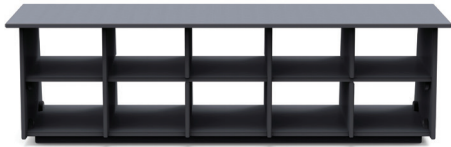

cubby 46

**cubby 46
+ boot holes**

cubby 60

**cubby 60
+ boot holes**

cubby 72

**cubby 72
+ boot holes**

charcoal: color code CG

black: color code BL

cloud: color code CW

leaf: color code LG

chocolate: color code CB

apple: color code AR

sunset: color code OR

sky: color code SB

sand: color code SD

**product details
& size comparisons:**
see backside →

collection:
storage
material:
100% recycled
HDPE

shipped fully assembled

evergreen: color code EG

navy blue: color code NB

cubby 46

SKU

standard:
SG-CB46-(color code)

+ boot holes:
SG-CB46-B-(color code)

dimensions:
width: 46.5" (118.1cm)
depth: 17" (43.4cm)
height: 17.25" (43.8cm)

weight:
69 lbs (31.3kg)

shipping dimensions: 18" x 18" x 48"
shipping weight: 77 lbs (34.9kg)

cubby 60

SKU

standard:
SG-CB60-(color code)