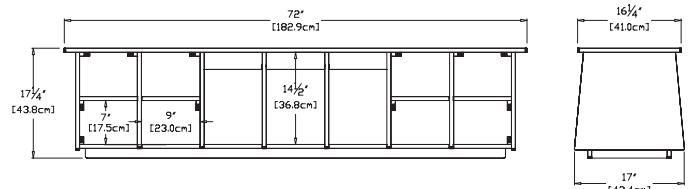

dimensions:
width: 46.5" (118.1cm)
depth: 17" (43.4cm)
height: 17.25" (43.8cm)

weight:
69 lbs (31.3kg)

shipping dimensions: 18" x 18" x 48"
shipping weight: 77 lbs (34.9kg)

cubby 60

SKU

standard:
SG-CB60-(color code)

+ boot holes:
SG-CB60-B-(color code)

dimensions:
width: 60" (152.4cm)
depth: 17" (43.4cm)
height: 17.25" (43.8cm)

weight:
82 lbs (37.2kg)

shipping dimensions: Pallet

cubby 72

SKU

standard:
SG-CB72-(color code)

+ boot holes:
SG-CB72-B-(color code)

dimensions:
width: 72" (182.9cm)
depth: 17" (43.4cm)
height: 17.75" (45.0cm)

weight:
119 lbs (54.0kg)

shipping dimensions: Pallet