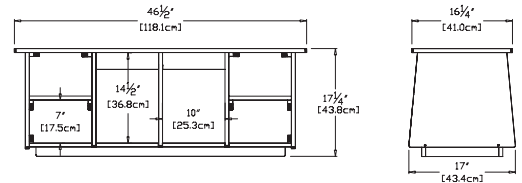

dimensions:
width: 46.5" (118.1cm)
depth: 17" (43.4cm)
height: 17.25" (43.8cm)

weight:
69 lbs (31.3kg)

shipping dimensions: 18" x 18" x 48"
shipping weight: 77 lbs (34.9kg)

cubby 60

SKU

standard:
SG-CB60-(color code)

+ boot holes:
SG-CB60-B-(color code)

dimensions:
width: 60" (152.4cm)
depth: 17" (43.4cm)
height: 17.25" (43.8cm)

weight:
82 lbs (37.2kg)

shipping dimensions: Pallet

cubby 72

SKU

standard:
SG-CB72-(color code)

+ boot holes:
SG-CB72-B-(color code)

dimensions:
width: 72" (182.9cm)
depth: 17" (43.4cm)
height: 17.75" (45.0cm)

weight:
119 lbs (54.0kg)

shipping dimensions: Pallet