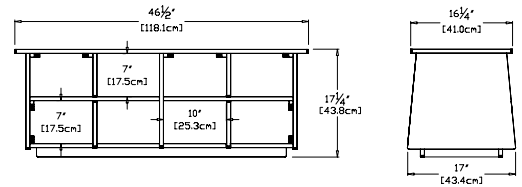

dimensions:
width: 46.5" (118.1cm)
depth: 17" (43.4cm)
height: 17.25" (43.8cm)

weight:
69 lbs (31.3kg)

shipping dimensions: 18" x 18" x 48"
shipping weight: 77 lbs (34.9kg)

cubby 60

SKU

standard:
SG-CB60-(color code)

+ boot holes:
SG-CB60-B-(color code)

dimensions:
width: 60" (152.4cm)
depth: 17" (43.4cm)
height: 17.25" (43.8cm)

weight:
82 lbs (37.2kg)

shipping dimensions: Pallet

cubby 72

SKU

standard:
SG-CB72-(color code)

+ boot holes:
SG-CB72-B-(color code)

dimensions:
width: 72" (182.9cm)
depth: 17" (43.4cm)
height: 17.75" (45.0cm)

weight:
119 lbs (54.0kg)

shipping dimensions: Pallet