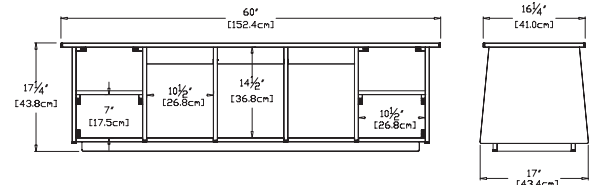

dimensions:
width: 46.5" (118.1cm)
depth: 17" (43.4cm)
height: 17.25" (43.8cm)

weight:
69 lbs (31.3kg)

shipping dimensions: 18" x 18" x 48"
shipping weight: 77 lbs (34.9kg)

cubby 60

SKU

standard:
SG-CB60-(color code)

+ boot holes:
SG-CB60-B-(color code)

dimensions:
width: 60" (152.4cm)
depth: 17" (43.4cm)
height: 17.25" (43.8cm)

weight:
82 lbs (37.2kg)

shipping dimensions: Pallet

cubby 72

SKU

standard:
SG-CB72-(color code)

+ boot holes:
SG-CB72-B-(color code)

dimensions:
width: 72" (182.9cm)
depth: 17" (43.4cm)
height: 17.75" (45.0cm)

weight:
119 lbs (54.0kg)

shipping dimensions: Pallet