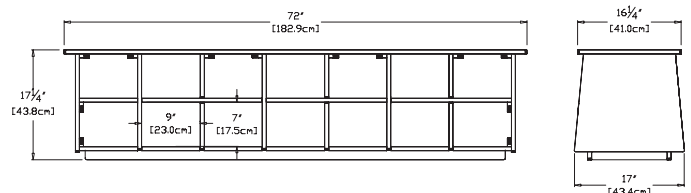

dimensions:
width: 46.5" (118.1cm)
depth: 17" (43.4cm)
height: 17.25" (43.8cm)

weight:
69 lbs (31.3kg)

shipping dimensions: 18" x 18" x 48"
shipping weight: 77 lbs (34.9kg)

cubby 60

SKU

standard:
SG-CB60-(color code)

+ boot holes:
SG-CB60-B-(color code)

dimensions:
width: 60" (152.4cm)
depth: 17" (43.4cm)
height: 17.25" (43.8cm)

weight:
82 lbs (37.2kg)

shipping dimensions: Pallet

cubby 72

SKU

standard:
SG-CB72-(color code)

+ boot holes:
SG-CB72-B-(color code)

dimensions:
width: 72" (182.9cm)
depth: 17" (43.4cm)
height: 17.75" (45.0cm)

weight:
119 lbs (54.0kg)

shipping dimensions: Pallet