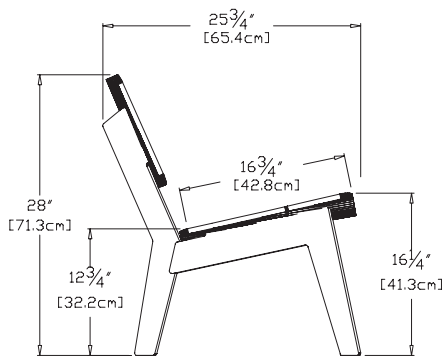

driftwood: LG-LAGO-DW