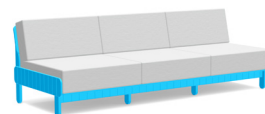

charcoal:
SS-S-(cushion code)-CG

black:
SS-S-(cushion code)-BL

cloud:
SS-S-(cushion code)-CW

leaf:
SS-S-(cushion code)-LG

apple red:
SS-S-(cushion code)-AR

driftwood:
SS-S-(cushion code)-DW

navy blue:
SS-S-(cushion code)-NB

sky:
SS-S-(cushion code)-SB

sunset:
SS-S-(cushion code)-OR

cushion codes:

regatta: 5493

silver: 40433

flax: 5492

petal: 40431

charcoal: 40483

navy: 5493

collection: sunnyside

material: 100% recycled HDPE

dimensions: width: 91.25" (231.8cm)
depth: 33.5" (85.0cm)
height: 30.5" (77.3cm)

weight:

pairs well with sunnyside cocktail table.

shipping: Pallet