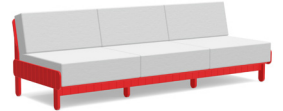

charcoal:
SS-S-(cushion code)-CG

black:
SS-S-(cushion code)-BL

cloud:
SS-S-(cushion code)-CW

leaf:
SS-S-(cushion code)-LG

apple red:
SS-S-(cushion code)-AR

driftwood:
SS-S-(cushion code)-DW

navy blue:
SS-S-(cushion code)-NB

sky:
SS-S-(cushion code)-SB

sunset:
SS-S-(cushion code)-OR

cushion codes:

regatta: 5493

silver: 40433

flax: 5492

petal: 40431

charcoal: 40483

navy: 5493

collection: sunnyside

material: 100% recycled HDPE

dimensions: width: 91.25" (231.8cm)
depth: 33.5" (85.0cm)
height: 30.5" (77.3cm)

weight:

pairs well with sunnyside cocktail table.

shipping: Pallet