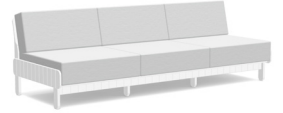

charcoal:
SS-S-(cushion code)-CG

black:
SS-S-(cushion code)-BL

cloud:
SS-S-(cushion code)-CW

leaf:
SS-S-(cushion code)-LG

apple red:
SS-S-(cushion code)-AR

driftwood:
SS-S-(cushion code)-DW

navy blue:
SS-S-(cushion code)-NB

sky:
SS-S-(cushion code)-SB

sunset:
SS-S-(cushion code)-OR

cushion codes:

regatta: 5493

silver: 40433

flax: 5492

petal: 40431

charcoal: 40483

navy: 5493

collection: sunnyside

material: 100% recycled HDPE

dimensions: width: 91.25" (231.8cm)
depth: 33.5" (85.0cm)
height: 30.5" (77.3cm)

weight:

pairs well with sunnyside cocktail table.

shipping: Pallet