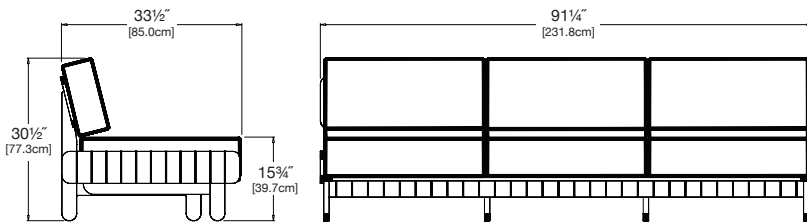

navy: 5493

collection: sunnyside

material: 100% recycled HDPE

dimensions: width: 91.25" (231.8cm)
depth: 33.5" (85.0cm)
height: 30.5" (77.3cm)

weight:

pairs well with sunnyside cocktail table.

shipping: Pallet