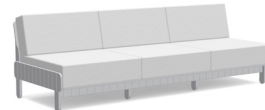

charcoal:
SS-S-(cushion code)-CG

black:
SS-S-(cushion code)-BL

cloud:
SS-S-(cushion code)-CW

leaf:
SS-S-(cushion code)-LG

apple red:
SS-S-(cushion code)-AR

driftwood:
SS-S-(cushion code)-DW

navy blue:
SS-S-(cushion code)-NB

sky:
SS-S-(cushion code)-SB

sunset:
SS-S-(cushion code)-OR

cushion codes:

regatta: 5493

silver: 40433

flax: 5492

petal: 40431

charcoal: 40483

navy: 5493

collection: sunnyside

material: 100% recycled HDPE

dimensions: width: 91.25" (231.8cm)
depth: 33.5" (85.0cm)
height: 30.5" (77.3cm)

weight:

pairs well with sunnyside cocktail table.

shipping: Pallet