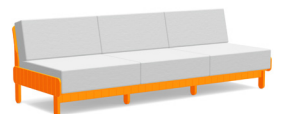

charcoal:
SS-S-(cushion code)-CG

black:
SS-S-(cushion code)-BL

cloud:
SS-S-(cushion code)-CW

leaf:
SS-S-(cushion code)-LG

apple red:
SS-S-(cushion code)-AR

driftwood:
SS-S-(cushion code)-DW

navy blue:
SS-S-(cushion code)-NB

sky:
SS-S-(cushion code)-SB

sunset:
SS-S-(cushion code)-OR

cushion codes:

regatta: 5493

silver: 40433

flax: 5492

petal: 40431

charcoal: 40483

navy: 5493

collection: sunnyside

material: 100% recycled HDPE

dimensions: width: 91.25" (231.8cm)
depth: 33.5" (85.0cm)
height: 30.5" (77.3cm)

weight:

pairs well with sunnyside cocktail table.

shipping: Pallet