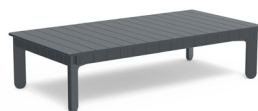

sky:
SS-S-(cushion code)-SB

sunset:
SS-S-(cushion code)-OR

cushion codes:

regatta: 5493

silver: 40433

flax: 5492

petal: 40431

charcoal: 40483

navy: 5493

collection: sunnyside

material: 100% recycled HDPE

dimensions: width: 91.25" (231.8cm)
depth: 33.5" (85.0cm)
height: 30.5" (77.3cm)

weight:

pairs well with sunnyside cocktail table.

shipping: Pallet